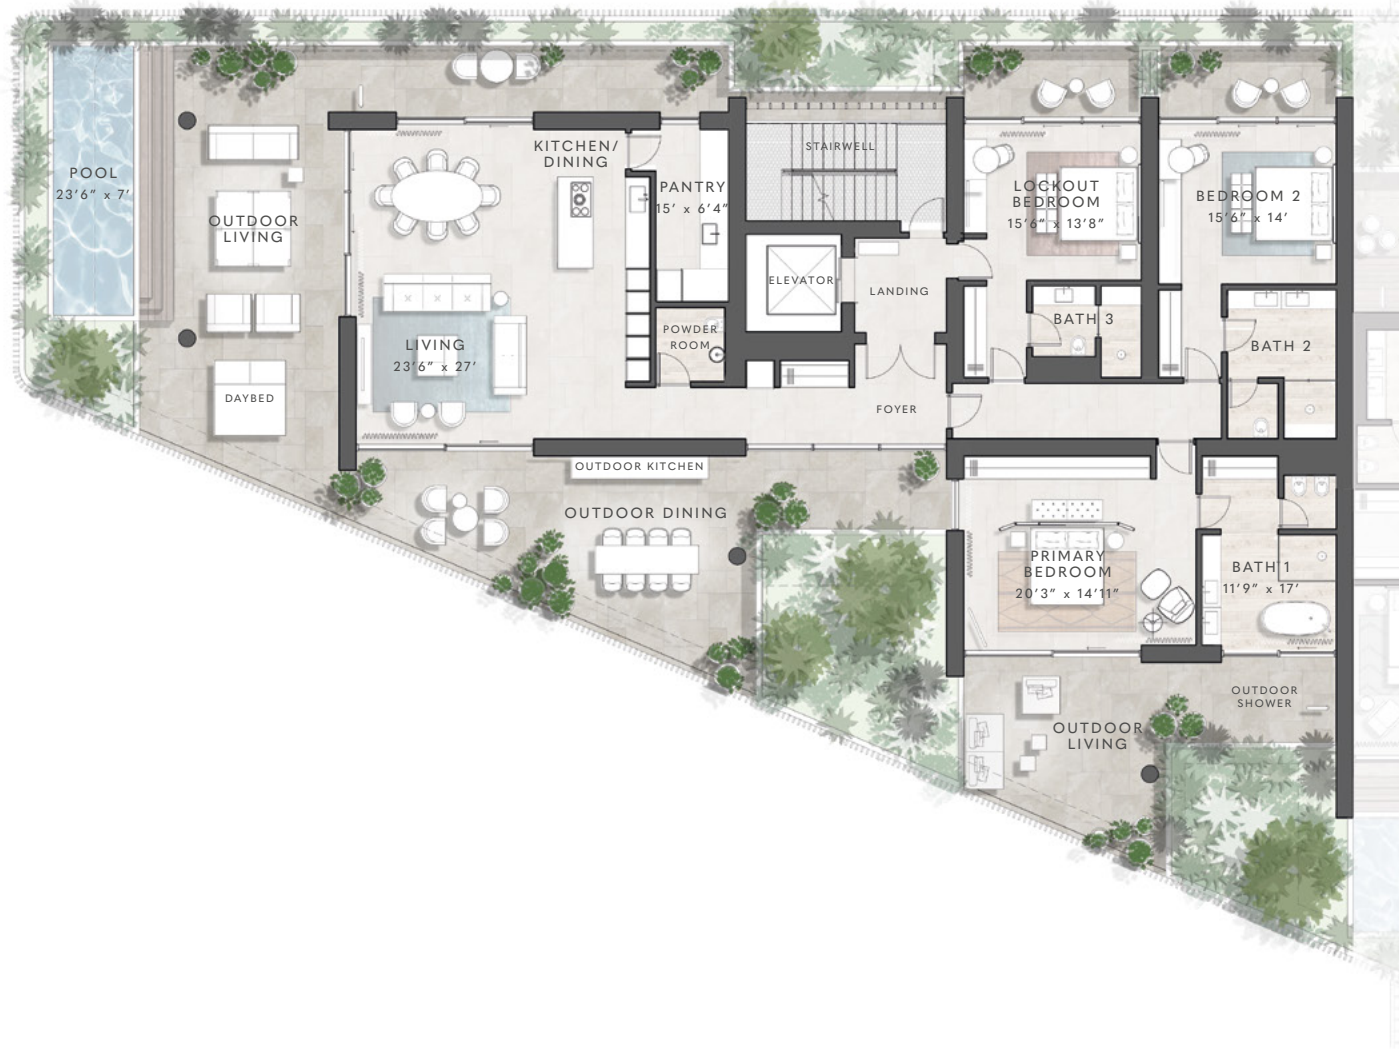

## Sky Villa 2A

### Specification

FLOOR	2
BEDROOMS	3
BATHROOMS	3.5
INTERNAL AREA	2930 SQFT
TOTAL AREA	6150 SQFT

The content of this brochure does not form part of any contract, nor does any part constitute a representation or a warranty. The plans and renderings illustrated depict the overall style of the development and have been prepared for illustrative purposes and are indicative only. The plans are not drawn to scale. The exact dimensions of each lot will vary and shall be confirmed prior to legal transfer of the title to the plot. The plans and renderings depict the intended layout and design at the time of creating this document, however the developer reserves the right to make changes to the layouts shown at the sole discretion of the developer.