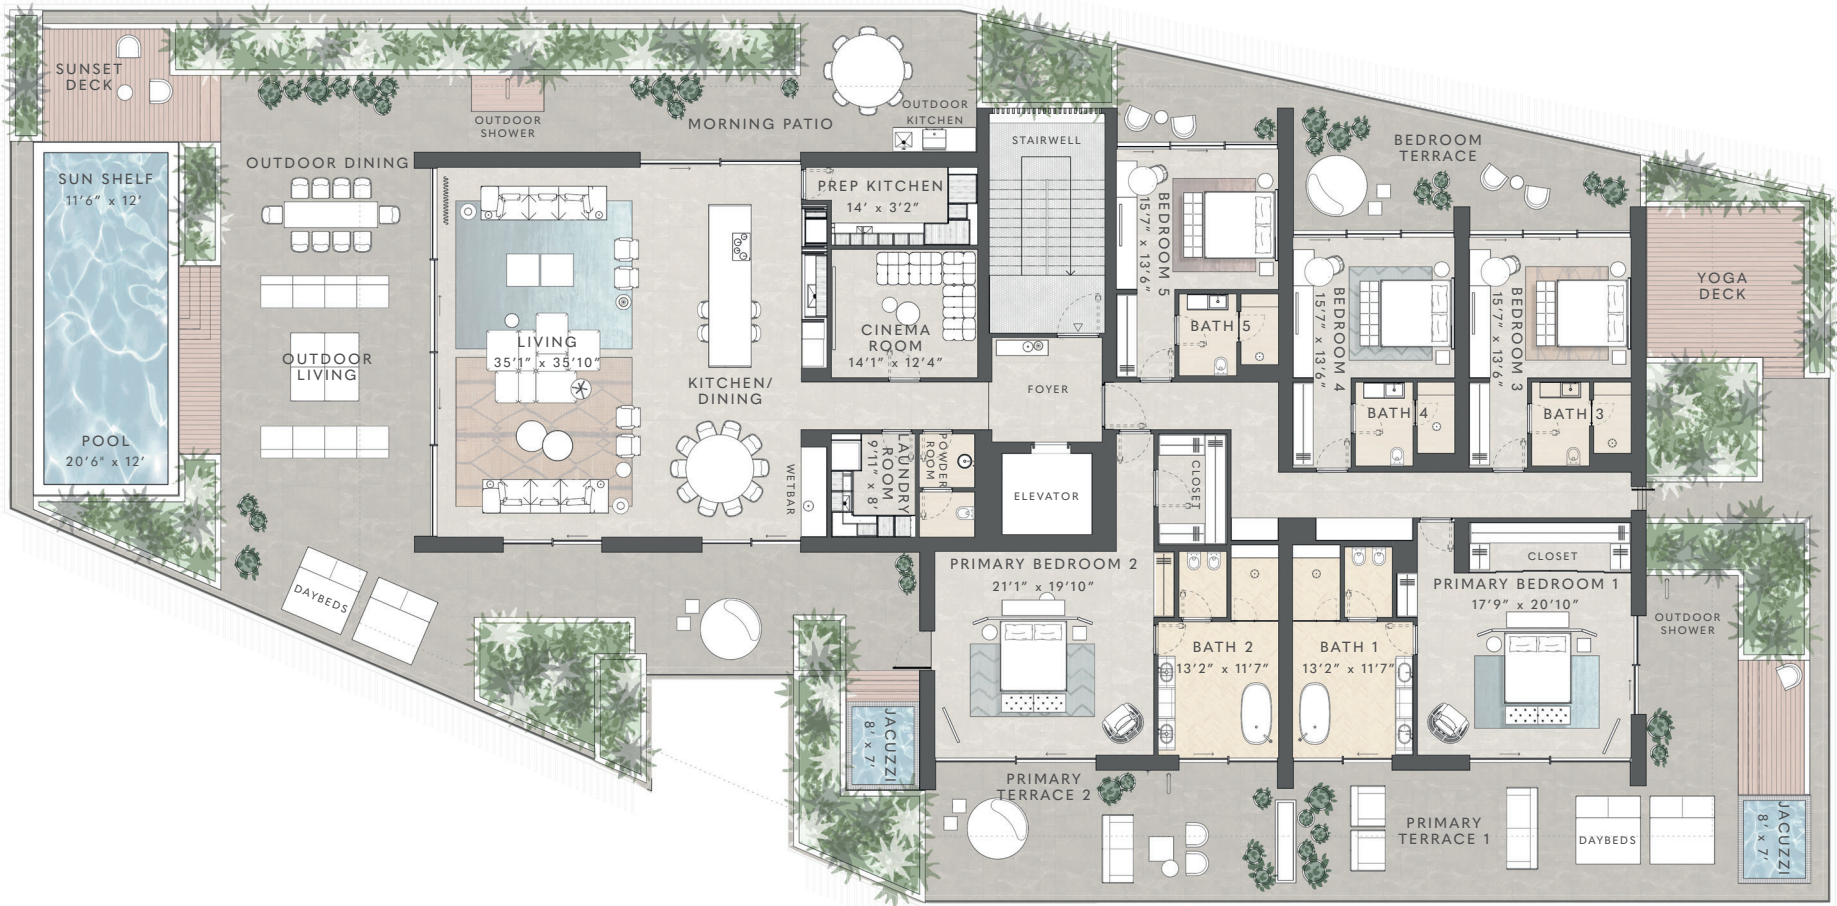

Arc

By Piero Lissoni

SOUTH BANK
TURKS & CAICOS

Sky Villa 6PH

Specification

FLOOR	6
BEDROOMS	5
BATHROOMS	5.5
INTERNAL AREA	5400 SQFT
TOTAL AREA	12630 SQFT

The content of this brochure does not form part of any contract, nor does any part constitute a representation or a warranty. The plans and renderings illustrated depict the overall style of the development and have been prepared for illustrative purposes and are indicative only. The plans are not drawn to scale. The exact dimensions of each lot will vary and shall be confirmed prior to legal transfer of the title to the plot. The plans and renderings depict the intended layout and design at the time of creating this document, however the developer reserves the right to make changes to the layouts shown at the sole discretion of the developer.