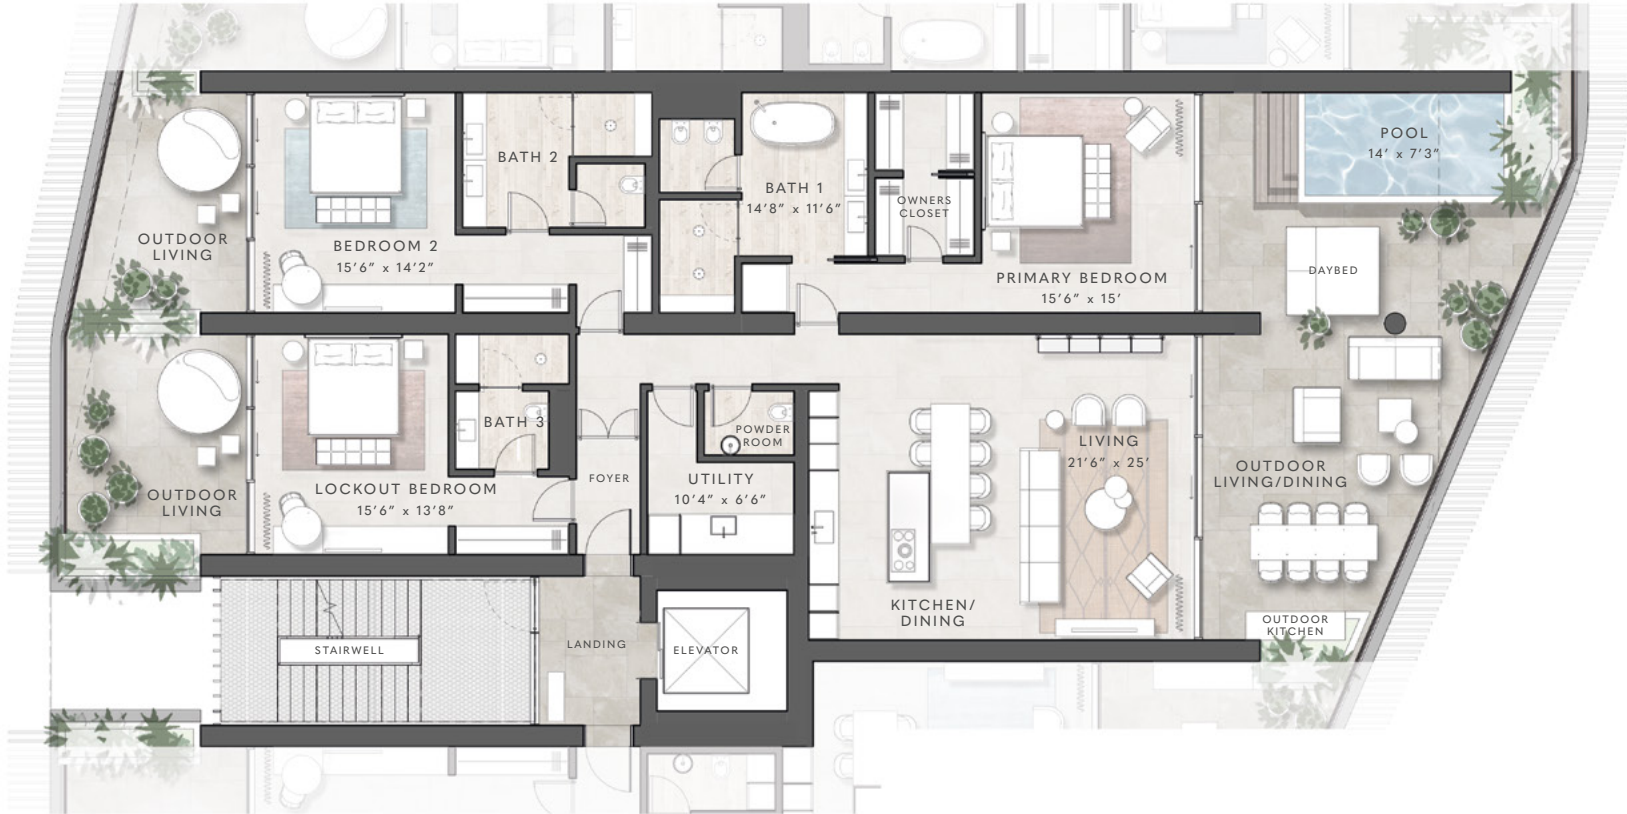

# Sky Villa 4C

## Specification

FLOOR	4
BEDROOMS	3
BATHROOMS	3.5
INTERNAL AREA	2500 SQFT
TOTAL AREA	3740 SQFT

The content of this brochure does not form part of any contract, nor does any part constitute a representation or a warranty. The plans and renderings illustrated depict the overall style of the development and have been prepared for illustrative purposes and are indicative only. The plans are not drawn to scale. The exact dimensions of each lot will vary and shall be confirmed prior to legal transfer of the title to the plot. The plans and renderings depict the intended layout and design at the time of creating this document, however the developer reserves the right to make changes to the layouts shown at the sole discretion of the developer.