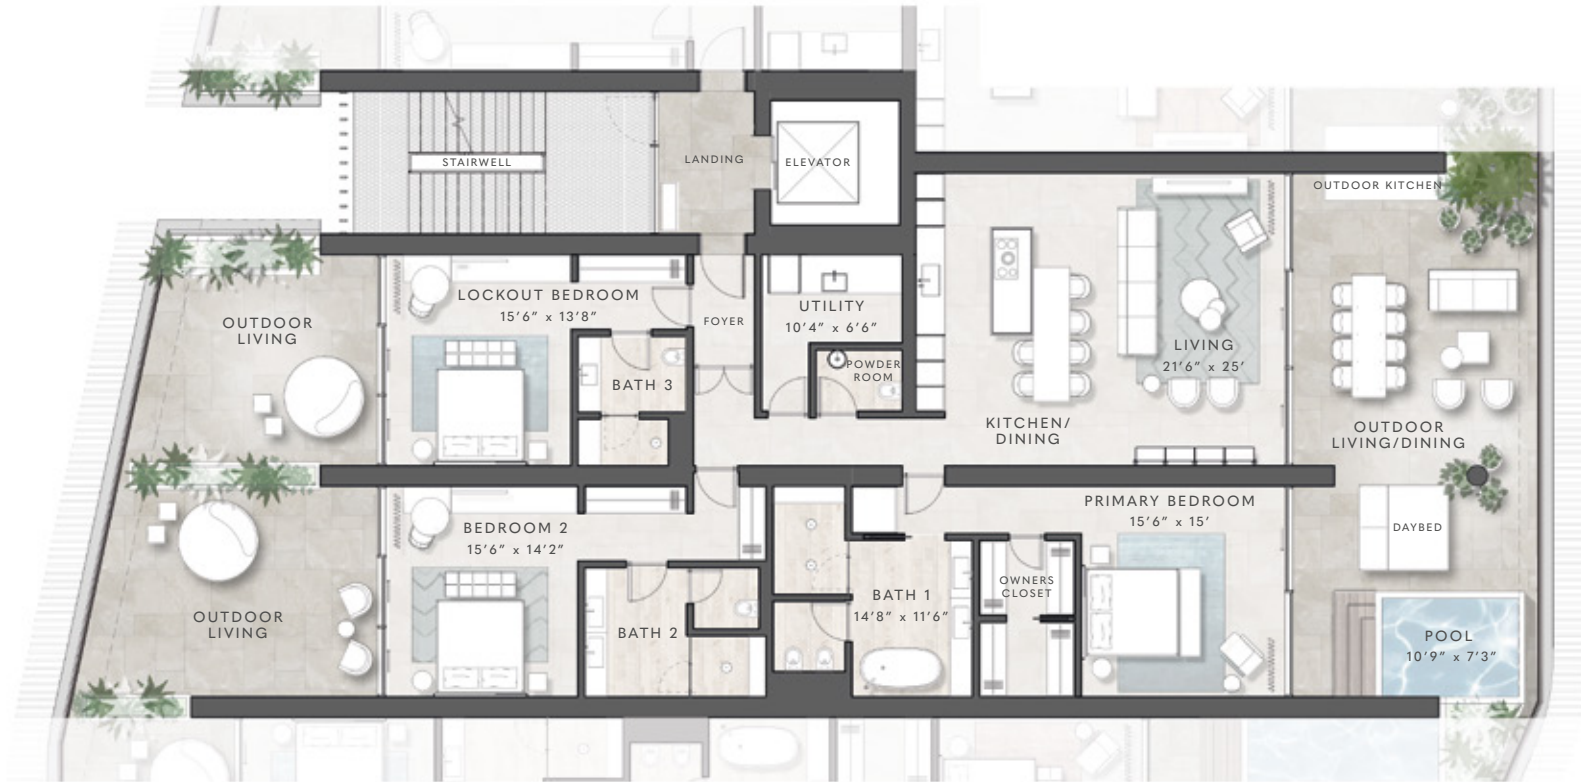

# Sky Villa 3D

## Specification

FLOOR	3
BEDROOMS	3
BATHROOMS	3.5
INTERNAL AREA	2500 SQFT
TOTAL AREA	3930 SQFT

The content of this brochure does not form part of any contract, nor does any part constitute a representation or a warranty. The plans and renderings illustrated depict the overall style of the development and have been prepared for illustrative purposes and are indicative only. The plans are not drawn to scale. The exact dimensions of each lot will vary and shall be confirmed prior to legal transfer of the title to the plot. The plans and renderings depict the intended layout and design at the time of creating this document, however the developer reserves the right to make changes to the layouts shown at the sole discretion of the developer.