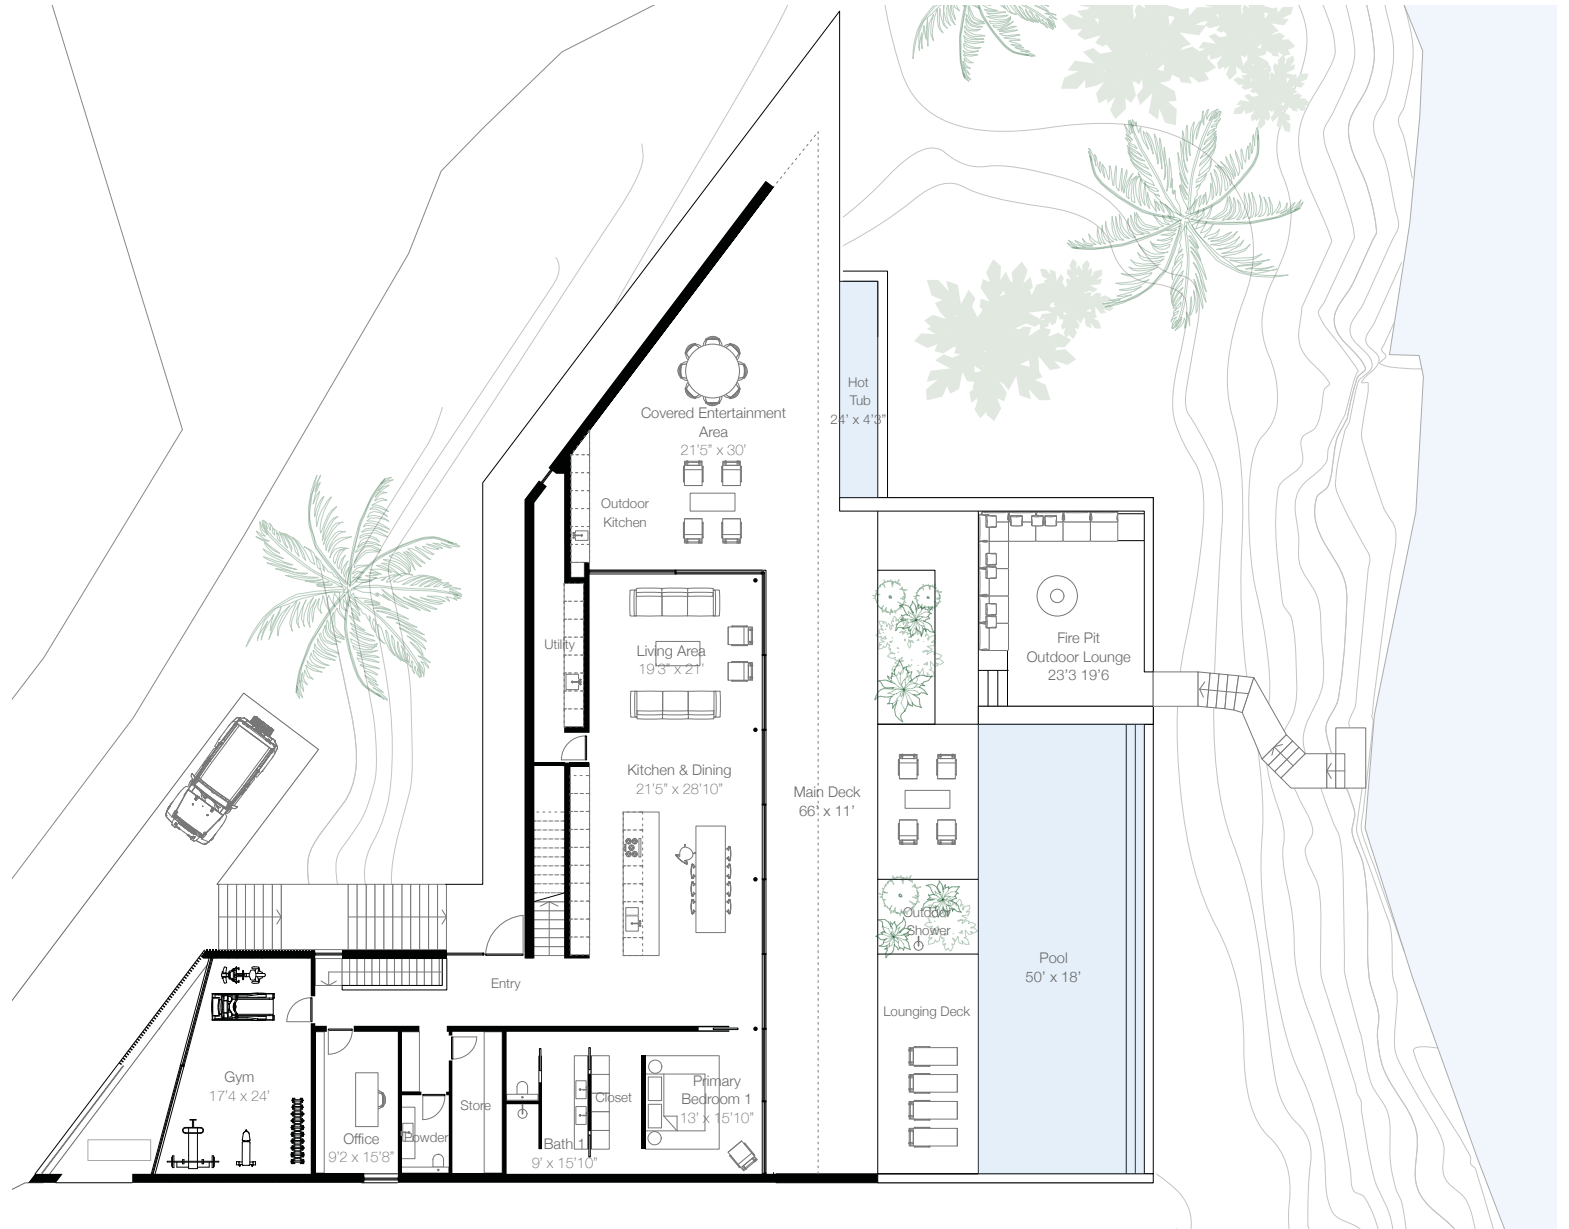

7 Bedrooms
7.5 Bathrooms

Total AC Area
6579 ft²

Covered External Area
3294 ft²

Total Area
14746 ft² (including uncovered external)

6

Lower Level

1418 ft²

Total Area
(incl. uncovered external)

First Floor

2872 ft²

AC Area

1486 ft²

Covered External Area

8131 ft²

Total Area
(incl. uncovered external)

Second Floor

2720 ft²

AC Area

912 ft²

Covered External Area

4010 ft²

Total Area
(incl. uncovered external)

Third Floor

987 ft²

AC Area

200 ft²

Covered External Area

1187 ft²

Total Area
(incl. uncovered external)